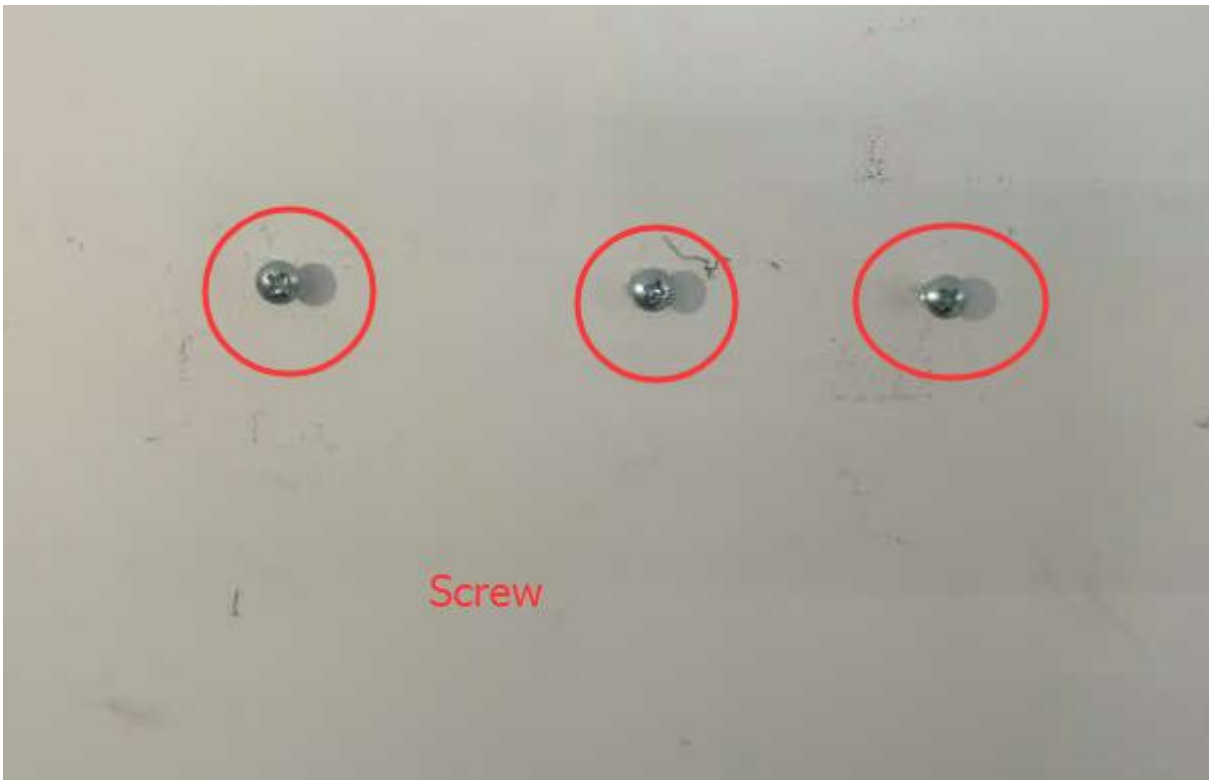

Wallmount bracket for IP Phone

Our wallmount bracket have three types. Please refer to the below details.

For UC926/UC924

Step1.

Step2.

Step3.

For UC923/UC903

Step1.